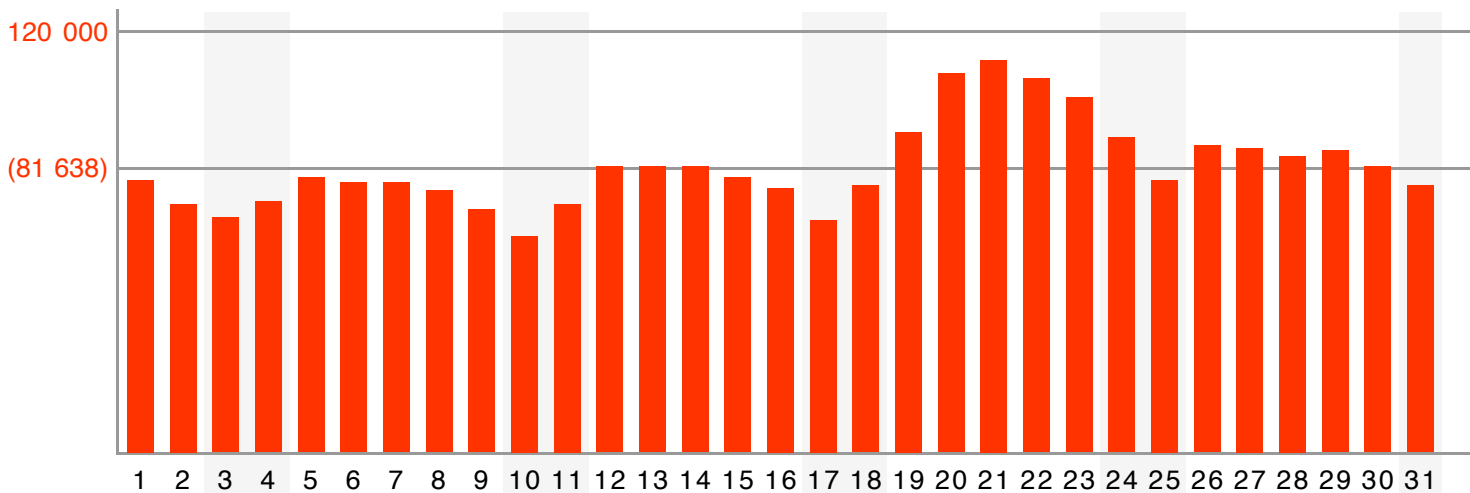

M	T	W	T	F	S	S
			1	2	3	4
5	6	7	8	9	10	11
12	13	14	15	16	17	18
19	20	21	22	23	24	25
26	27	28	29	30	31	

Report of "SeniorenNet"

last updated with data from
December 2011

Monthly average share of **regular visitors**

Calendar legend

- maximum of daily visitors: □
- maximum of visits: ○
- maximum of page requests: —

	unique visitors	regular visitors	visits	page requests
total	1 671 377	917 687	3 339 410	17 474 741
maximum	111 883	81 468	144 074	764 623
date	Wednesday, 21	Wednesday, 21	Wednesday, 21	Thursday, 22
average	81 638	57 325	2.00	5.23
median	78 681	54 625		2

Number (and average value) of **daily visitors**

Accumulation of **unique visitors** and **regular visitors**

Report of "SeniorenNet"

last updated with data from
 December 2011

How to read this chart? detailed information is available on www.cim.be

Site has two subsections to be visited : A and B

Visits are twice more frequent in subsection B

Activity is twice bigger in subsection A