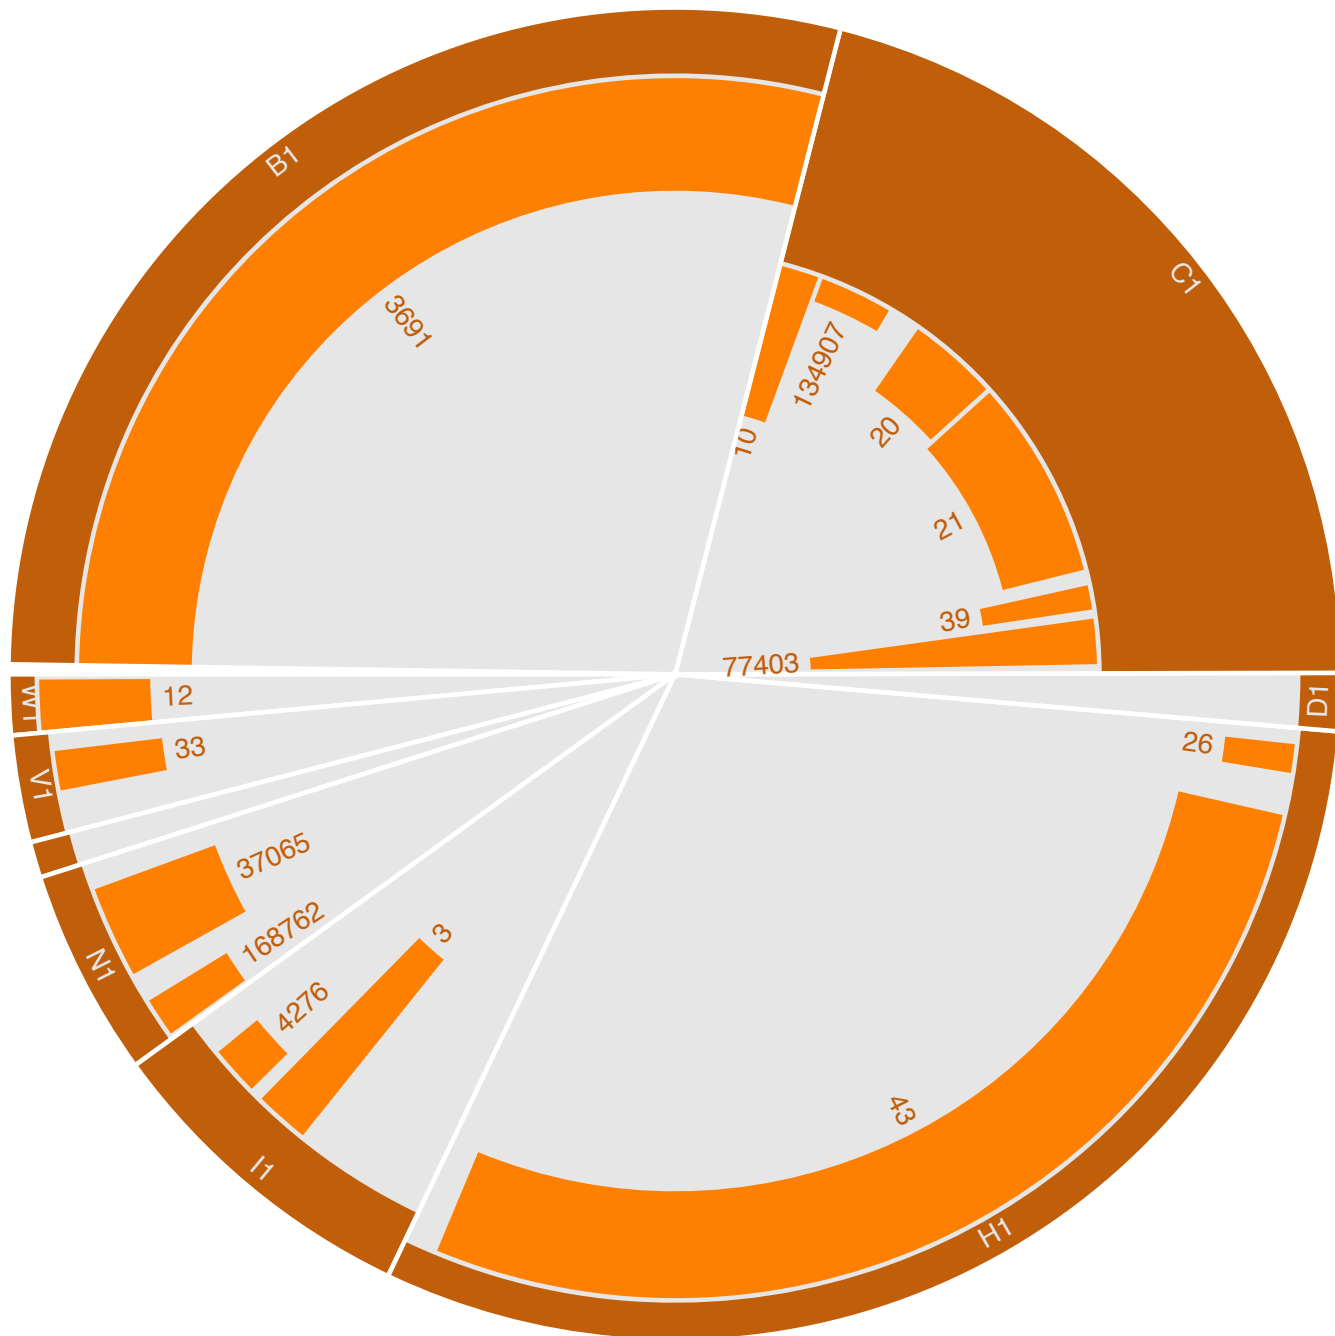

M	T	W	T	F	S	S
			1	2	3	4
5	6	7	8	9	10	11
12	13	14	15	16	17	18
19	20	21	22	23	24	25
26	27	28	29	30	31	

Report of "SeniorenNet"

last updated with data from
December 2011

Monthly average share of **regular visitors**

Calendar legend

- maximum of daily visitors: □
- maximum of visits: ○
- maximum of page requests: —

	unique visitors	regular visitors	visits	page requests
total	1 671 377	917 687	3 339 410	17 474 741
maximum	111 883	81 468	144 074	764 623
date	Wednesday, 21	Wednesday, 21	Wednesday, 21	Thursday, 22
average	81 638	57 325	2.00	5.23
median	78 681	54 625		2

Number (and average value) of **daily visitors**

Accumulation of **unique visitors** and **regular visitors**

Report of "SeniorenNet"

last updated with data from
 December 2011

How to read this chart? detailed information is available on www.cim.be

Site has two subsections to be visited : A and B

Visits are twice more frequent in subsection B

Activity is twice bigger in subsection A