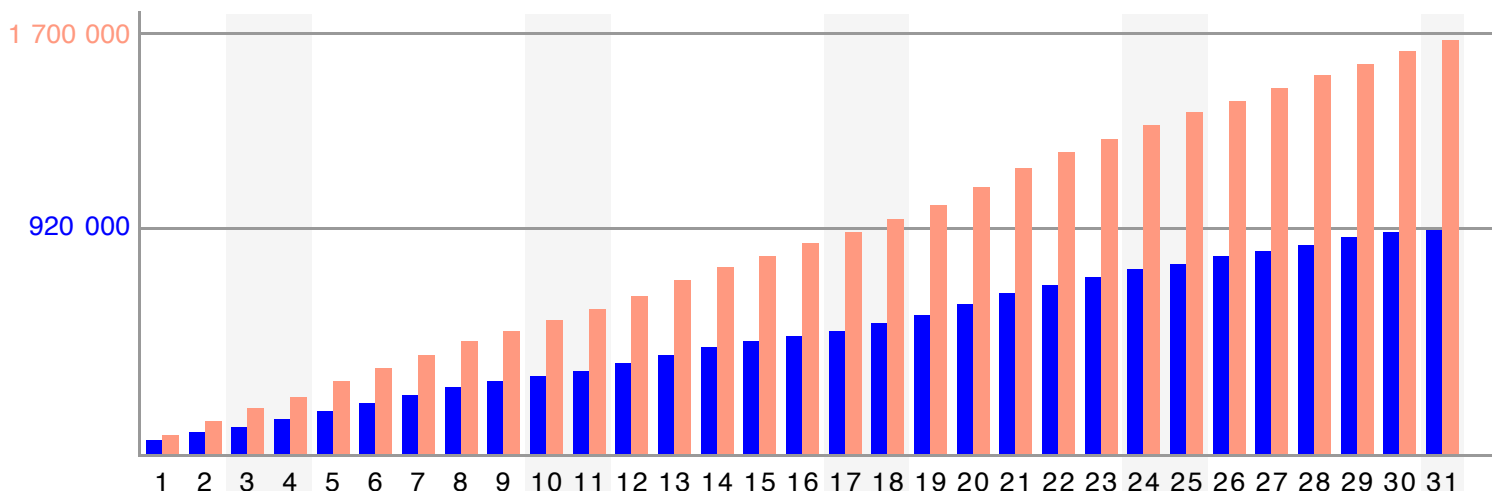

M	T	W	T	F	S	S
			1	2	3	4
5	6	7	8	9	10	11
12	13	14	15	16	17	18
19	20	21	22	23	24	25
26	27	28	29	30	31	

Report of "SeniorenNet"

last updated with data from
December 2011

Monthly average share of **regular visitors**

Calendar legend

- maximum of daily visitors: □
- maximum of visits: ○
- maximum of page requests: —

	unique visitors	regular visitors	visits	page requests
total	1 671 377	917 687	3 339 410	17 474 741
maximum	111 883	81 468	144 074	764 623
date	Wednesday, 21	Wednesday, 21	Wednesday, 21	Thursday, 22
average	81 638	57 325	2.00	5.23
median	78 681	54 625		2

Number (and average value) of **daily visitors**

Accumulation of **unique visitors** and **regular visitors**

Report of "SeniorenNet"

last updated with data from
 December 2011

How to read this chart? detailed information is available on www.cim.be

Site has two subsections to be visited : A and B

Visits are twice more frequent in subsection B

Activity is twice bigger in subsection A